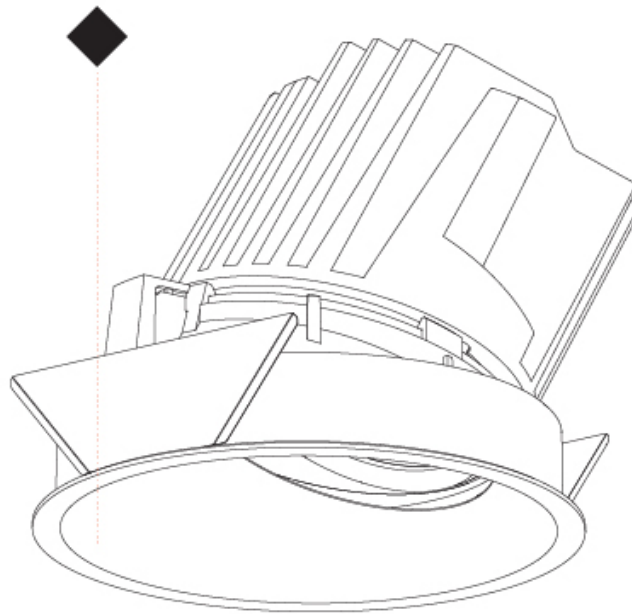

BIONIQ ROUND WALLWASH RECESSED

A35344-

PROJECT

TYPE

SPECIFIER

QUANTITY

DATE